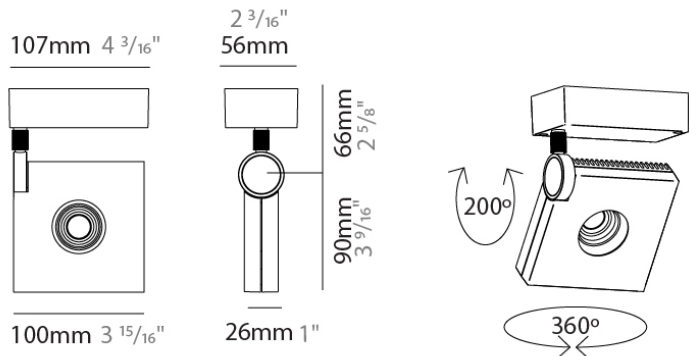

BRIDGE SINGLE SURFACE

D92110

PROJECT	
TYPE	
NOTES	
QUANTITY	
DATE	

GENERAL

Series: Bridge
Subseries: Bridge Single
Brand: Milan
Division: Design
Mounting Type: Surface
Mounting Location: Ceiling
Subcategory: Spots

PHYSICAL

Shape: Rectangle
Length (mm): 107
Length (in): 4 ³/₁₆
Width (mm): 110
Width (in): 4 ⁷/₁₆
Extension (mm): 156
Extension (in): 6 ¹/₈
Light Distribution: Adjustable / Direct
Weight (kg): 1.4
Weight (lbs): 3
Fixture Finish: WHI
Fixture Material: Aluminum

ELECTRICAL

Input Wattage Range: 10 - 19 W
Lamp Type: LED
Total Output Wattage (W): 9.7
Dimming: Non-Dimming / Phase Dimming (120Vac only) / 0-10V Dimming
Driver Included: Yes
Driver Location: External
Driver Type: Constant Current - 120 / 277Vac
Driver Class: Class 2
Input Voltage (V): 120 - 277
Constant Current (mA): 350

LED

Number of LEDs: 1
Color Temperature (°K): 3000
Max. Delivered Lumen (lm): 1010
CRI: >80 CRI
Lamp Life (hrs): 50000

OPTICAL

Reflector°: 50

RATINGS AND CERTIFICATIONS

Certified By: CSA Certified to UL and CSA Standards
IP rating: IP20