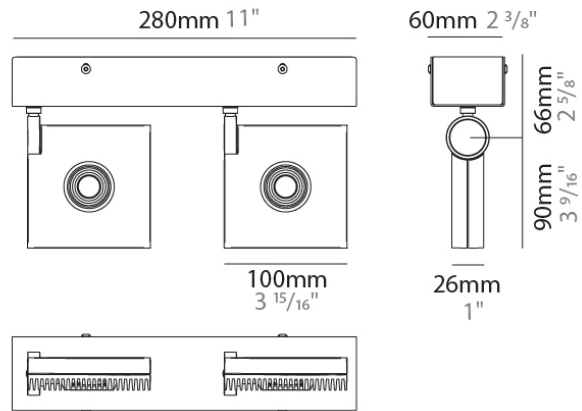

BRIDGE DOUBLE SURFACE

D92112

PROJECT	
TYPE	
NOTES	
QUANTITY	
DATE	

GENERAL

Series: Bridge
Subseries: Bridge Double
Brand: Milan
Division: Design
Mounting Type: Surface
Mounting Location: Ceiling
Subcategory: Spots

PHYSICAL

Shape: Rectangle
Length (mm): 280
Length (in): 11
Width (mm): 110
Width (in): 4 3/16
Extension (mm): 156
Extension (in): 6 1/8
Light Distribution: Adjustable / Direct
Weight (kg): 3.62
Weight (lbs): 8
Fixture Finish: WHI
Fixture Material: Aluminum

ELECTRICAL

Input Wattage Range: 20 - 29 W
Number of Lamps: 2
Lamp Type: LED
Total Output Wattage (W): 20
Dimming: Tri-Mode (Non-Dimming and Phase Dimming (120Vac only) and 0-10V Dimming)
Driver Included: Yes
Driver Location: Integrated
Driver Type: Constant Current - Universal
Driver Class: Class 2
Input Voltage (V): 120 - 277
Constant Current (MA): 700

LED

Number of LEDs: 2
Color Temperature (°K): 3000
Max. Delivered Lumen (lm): 2020
CRI: >80 CRI
Lamp Life (hrs): 50000

OPTICAL

Reflector°: 50

RATINGS AND CERTIFICATIONS

Certified By: CSA Certified to UL and CSA Standards
IP rating: IP20