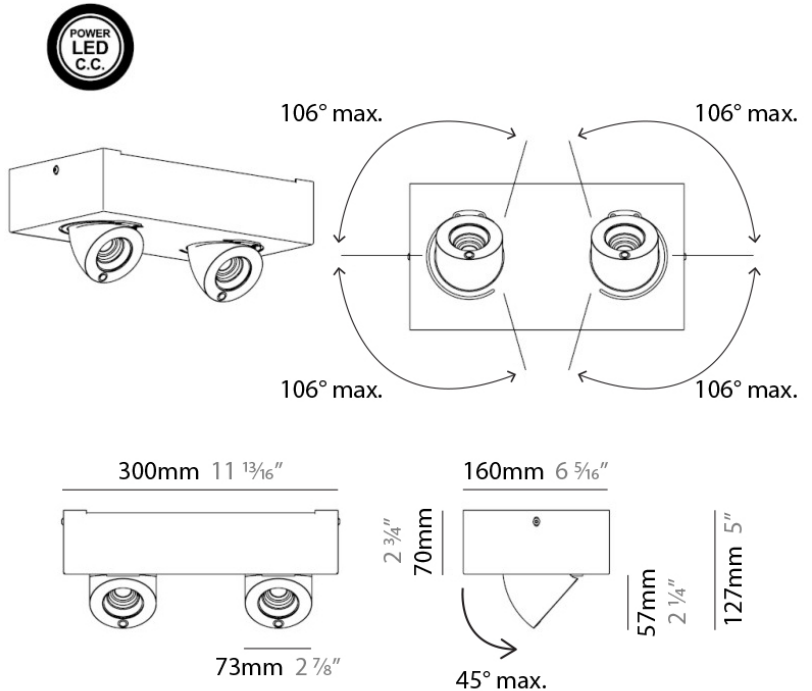

BRIDGE DOUBLE SURFACE

D92119

PROJECT	
TYPE	
NOTES	
QUANTITY	
DATE	

GENERAL

Series: Bridge
Subseries: Bridge Double
Brand: Milan
Division: Design
Mounting Type: Surface
Mounting Location: Ceiling
Subcategory: Spots

PHYSICAL

Shape: Rectangle
Length (mm): 300
Length (in): 11 ¹³/₁₆"
Width (mm): 160
Width (in): 6 ⁵/₁₆"
Height (mm): 127
Height (in): 5
Light Distribution: Adjustable / Direct
Weight (kg): 4.1
Weight (lbs): 9
Fixture Finish: WHI
Fixture Material: Aluminum

ELECTRICAL

Number of Lamps: 2
Lamp Type: LED
Total Output Wattage (W): 20
Max. Wattage Per Lamp (W): 10
Dimming: Non-Dimmable
Driver Included: Yes
Driver Location: Integrated
Driver Type: Constant Current
Driver Class: Class 2
Input Voltage (V): 120 - 277
Constant Current (mA): 700
Upon Request: Dimmable option available with remote driver upon request

LED

Number of LEDs: 2
Color Temperature (°K): 2700
Max. Delivered Lumen (lm): 2020
CRI: >80 CRI

OPTICAL

Reflector°: 50

RATINGS AND CERTIFICATIONS

Certified By: CSA Certified to UL and CSA Standards
IP rating: IP20