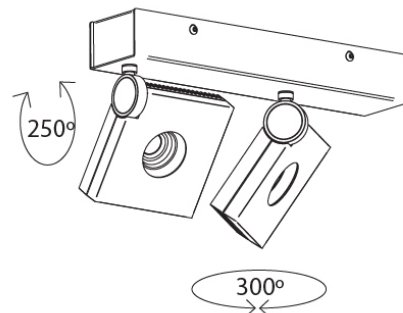

BRIDGE DOUBLE SURFACE

D92112

PROJECT	
TYPE	
NOTES	
QUANTITY	
DATE	

GENERAL

Series: Bridge
Subseries: Bridge Double
Brand: Milan
Division: Design
Mounting Type: Surface
Mounting Location: Ceiling
Subcategory: Spots

PHYSICAL

Shape: Rectangle
Length (mm): 280
Length (in): 11
Width (mm): 110
Width (in): 4 3/16
Extension (mm): 156
Extension (in): 6 1/8
Light Distribution: Adjustable / Direct
Weight (kg): 3.62
Weight (lbs): 8
Fixture Finish: WHI
Fixture Material: Aluminum

ELECTRICAL

Input Wattage Range: 20 - 29 W
Number of Lamps: 2
Lamp Type: LED
Total Output Wattage (W): 20
Dimming: Tri-Mode (Non-Dimming and Phase Dimming (120Vac only) and 0-10V Dimming)
Driver Included: Yes
Driver Location: Integrated
Driver Type: Constant Current - Universal
Driver Class: Class 2
Input Voltage (V): 120 - 277
Constant Current (MA): 700

LED

Number of LEDs: 2
Color Temperature (°K): 3000
Max. Delivered Lumen (lm): 2020
CRI: >80 CRI
Lamp Life (hrs): 50000

OPTICAL

Reflector°: 50

RATINGS AND CERTIFICATIONS

Certified By: CSA Certified to UL and CSA Standards
IP rating: IP20